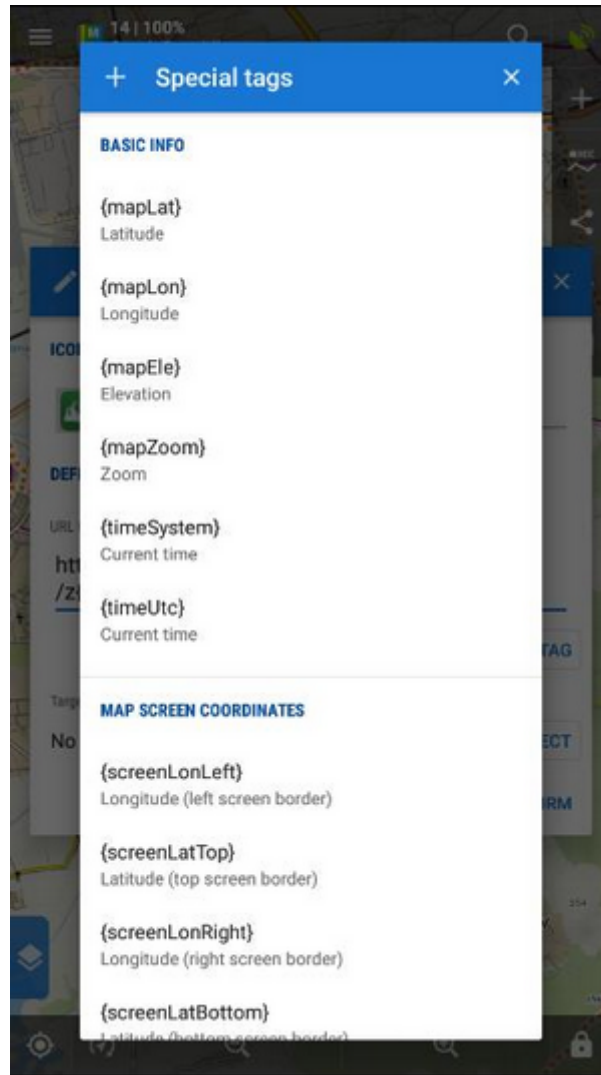

Quick bookmark

- This feature is available in Locus Map Pro only.

About

With this feature you can **transfer yourself quickly from a location in Locus Map to the same location on a map website or application**. For example for downloading tips for trips. Just tap the selected bookmark:

Get your own bookmark

As there are many map websites and apps and each of them uses a different structure of their parametrized URL, there is not a single universal instruction on how to set up this function. For better understanding what this function is about, we will present a **demo setup** made on a well-known track database [Bikemap.net](http://www.bikemap.net)

1. have a look at the structure of the **website URL** that leads to the map display. It consists of the main domain name www.bikemap.net, **language** parameter, **zoom** parameter, **latitude**, **longitude**, **map type** parameter and the rest:

2. tap  button and select **Add new...**

3. insert the name and compose the **URL template** according to the **website URL**, using **ADD TAG** button for the variables:

In case you want to specify the app in which you want to open the URL, **open the app selection and choose the app**. The final setup will be like this: