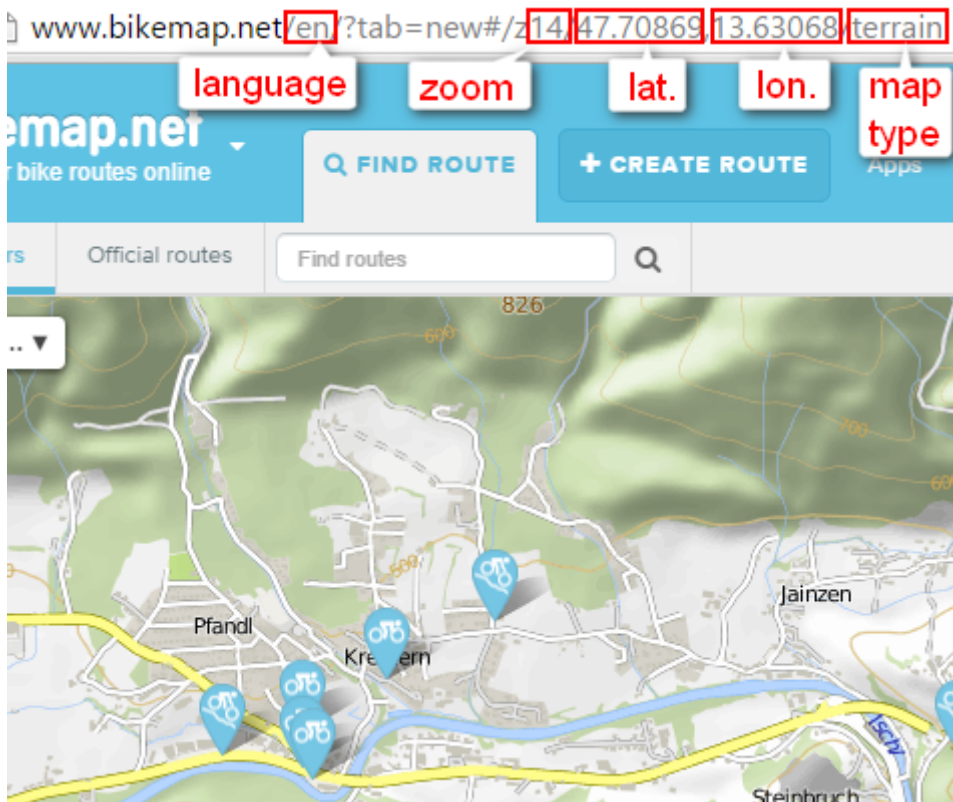

Quick bookmark

- This feature is available in Locus Map Pro only.

About

With this feature you can **transfer yourself quickly from a location in Locus Map to the same location on a map website or application**. For example for downloading tips for trips. Just tap the selected bookmark:

Pre-set bookmarks

For a quick start, there are a few pre-set bookmarks. To activate one, do following:

- go to Locus menu > More functions > Quick bookmarks
- tap  button to add a new bookmark
- select **Predefined**, a list of “favorites” emerges
- tap a bookmarked website or app and close the list. The bookmark is ready for use:

Get your own bookmark

As there are many map websites and apps and each of them uses a different structure of their parametrized URL, there is not a single universal instruction on how to set up this function. For better understanding what this function is about, we will present a **demo setup** made on a well-known track database [Bikemap.net](http://www.bikemap.net)

1. have a look at the structure of the **website URL** that leads to the map display. It consists of the main domain name www.bikemap.net, **language** parameter, **zoom** parameter, **latitude**, **longitude**, **map type** parameter and the rest: