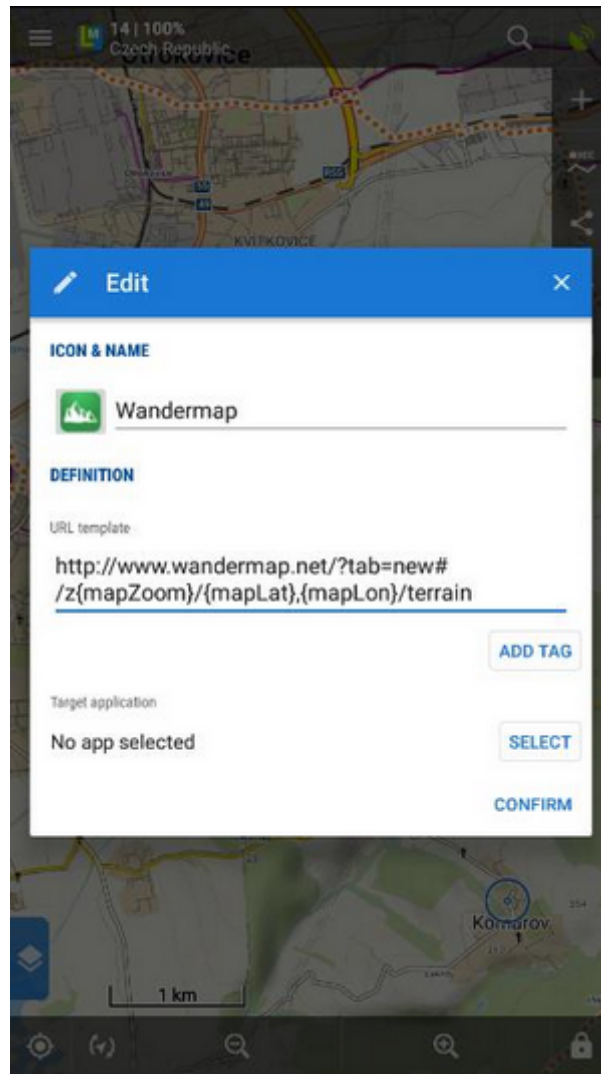

Quick bookmark

- This feature is available in Locus Map Pro only.

About

With this feature you can **transfer yourself quickly from a location in Locus Map to the same location on a map website or application**. For example for downloading tips for trips. Just tap the selected bookmark:

Get your own bookmark

As there are many map websites and apps and each of them uses a different structure of their parametrized URL, there is not a single universal instruction on how to set up this function. For better understanding what this function is about, we will present a **demo setup** made on a well-known track database [Bikemap.net](http://www.bikemap.net)

1. have a look at the structure of the **website URL** that leads to the map display. It consists of the main domain name www.bikemap.net, **language** parameter, **zoom** parameter, **latitude**, **longitude**, **map type** parameter and the rest:

2. tap  button and select **Add new...**

3. insert the name and compose the **URL template** according to the **website URL**, using **ADD TAG** button for the variables:

In case you want to specify the app in which you want to open the URL, **open the app selection and choose the app**. The final setup will be like this: