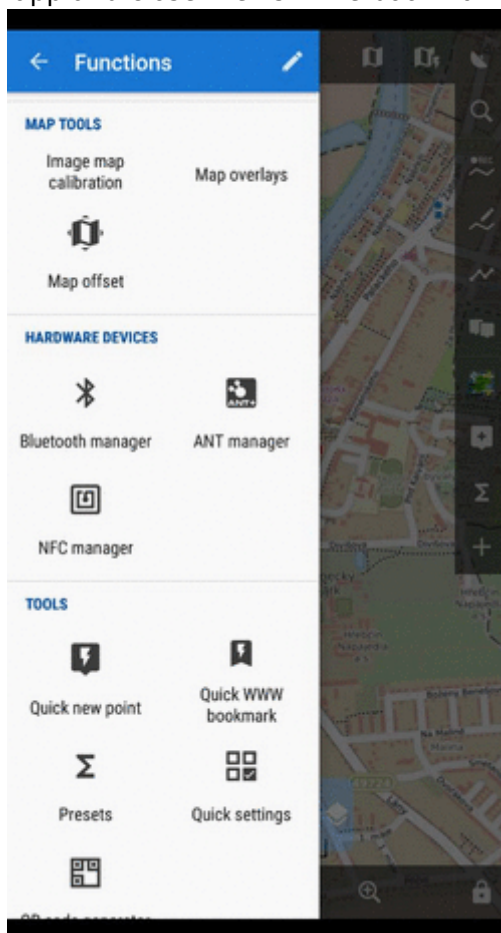

Quick bookmark

- This feature is available in Locus Map Pro only.

About

With this feature you can **transfer yourself quickly from a location in Locus Map to the same location on a map website or application**. For example for downloading tips for trips. Just tap the selected bookmark:

Pre-set bookmarks

For a quick start, there are a few pre-set bookmarks. To activate one, do following:

- go to Locus menu > More functions > Quick bookmarks
- tap  button to add a new bookmark
- select **Predefined**, a list of “favorites” emerges
- tap a bookmarked website or app and close the list. The bookmark is ready for use:

Get your own bookmark

As there are many map websites and apps and each of them uses a different structure of their parametrized URL, there is not a single universal instruction on how to set up this function. For better understanding what this function is about, we will present a **demo setup** made on a well-known track database [Bikemap.net](http://www.bikemap.net)