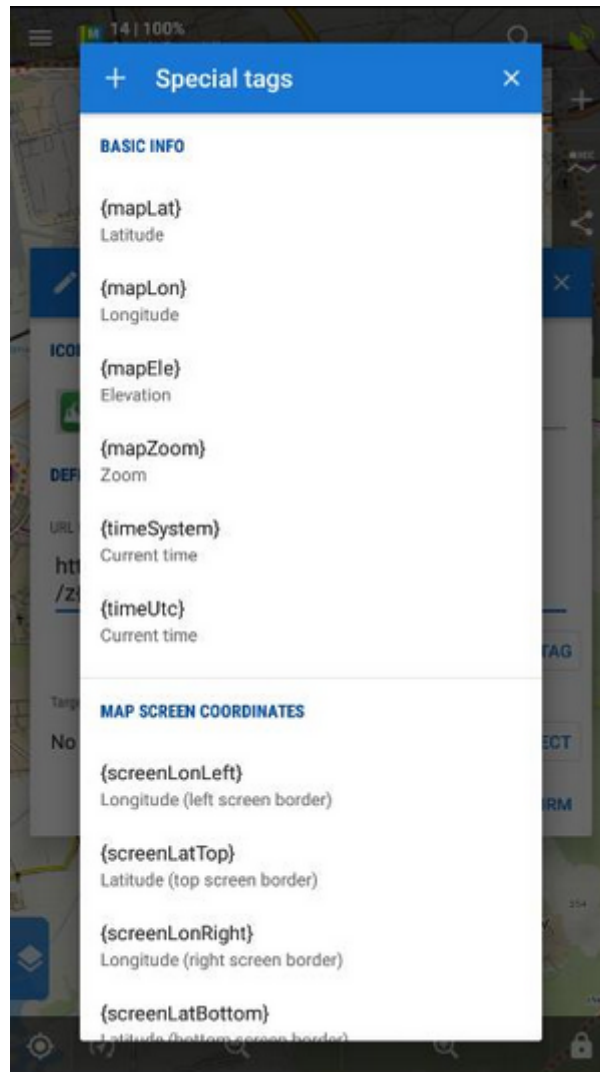

Quick WWW Bookmark

- This feature is available in Locus Map Pro only.

About

Feature enabling to bookmark a parameter URL of any map website that can transfer you to Locus Map defined location by a single button tap e.g. for downloading tips for trips. The function can be found in the `Menu > More functions` at the bottom.

Instructions

1. have a look at the structure of the website URL that leads to the map display. It consists of the main domain name www.bikemap.net, **language** parameter, **zoom** parameter, **latitude**, **longitude**, **map type** parameter and the rest:

2. go to Locus Map > Menu > More functions > Quick WWW bookmark and tap **+** button to define a **new bookmark**

3. insert the name and compose the **URL template** according to the **website URL**, using **ADD TAG** button for the variables:

the final setup will be like this:

The URL syntax must be preserved or the feature will not work!

4. **Confirm**
5. adjust the map in Locus Map at your desired location

6. tap **Quick WWW Bookmark** in Menu > More functions and select the **Bikemap bookmark**