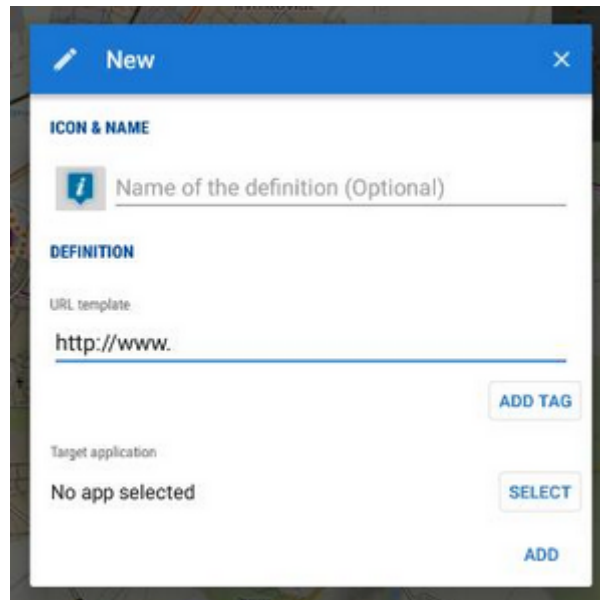

2. go to Locus Map > Menu > More functions > Quick WWW bookmark and tap **+** button to define a **new bookmark**