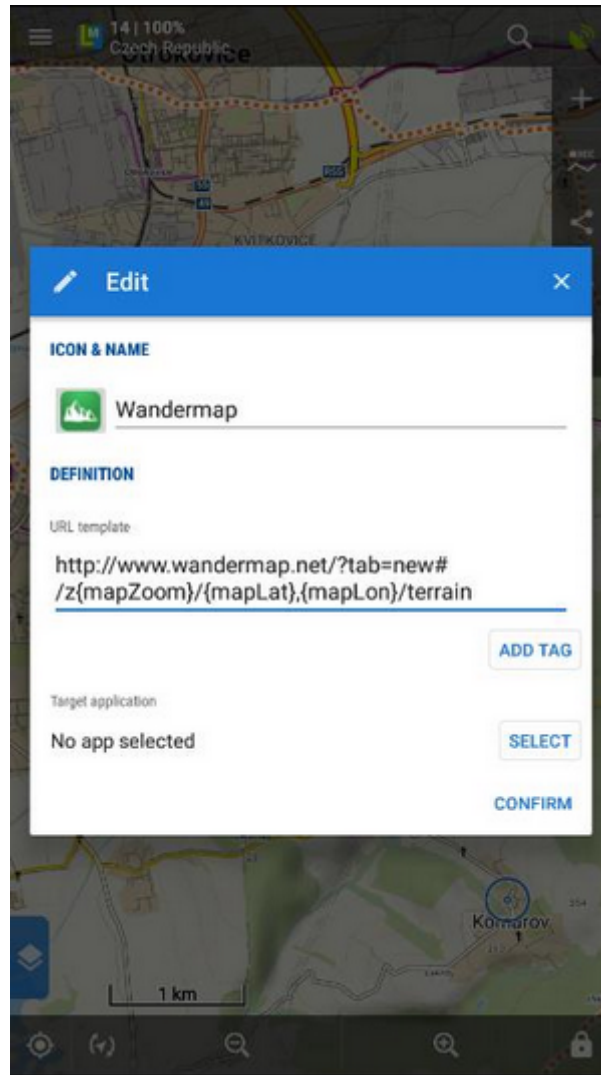

The URL syntax must be preserved or the feature will not work!

4. **Confirm**
5. adjust the map in Locus Map at your desired location