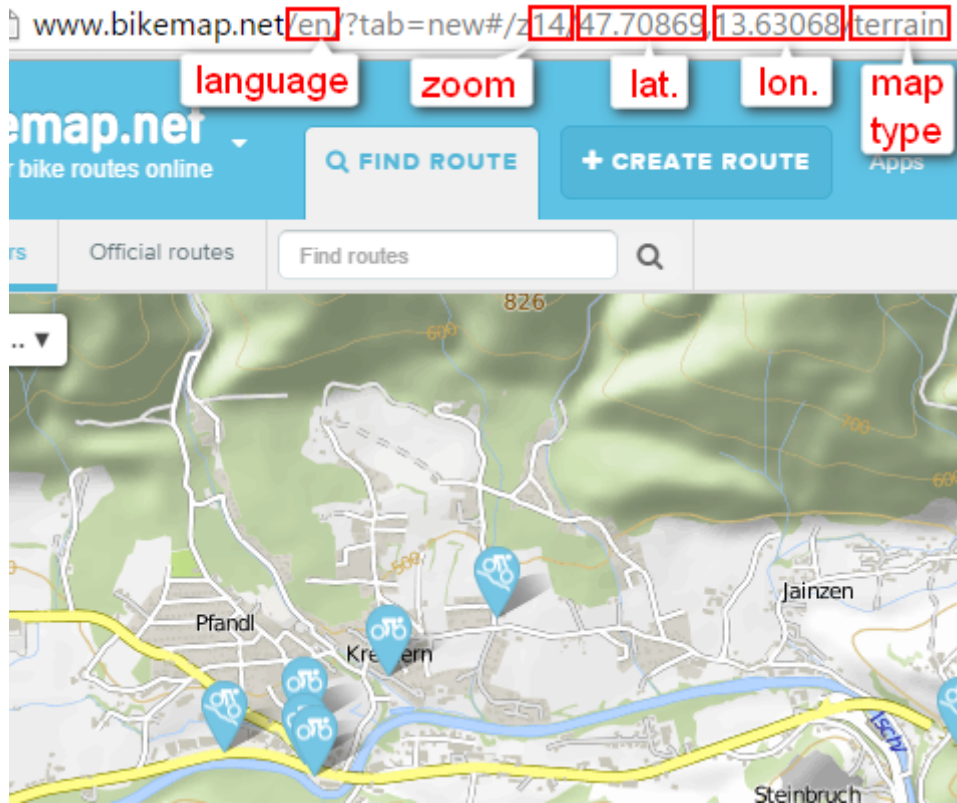

Quick WWW Bookmark

- This feature is available in Locus Map Pro only.

About

Feature enabling to bookmark a parameter URL of any map website that can transfer you to Locus Map defined location by a single button tap e.g. for downloading tips for trips. The function can be found in the `Menu > More functions` at the bottom.

As there are many map websites or servers and each of them uses different structure of their parametrized URL, there is not a single universal instruction how to set up this function. For better understanding what this function is about, we will present a **demo setup** made on a well known track database [Bikemap.net](http://www.bikemap.net)

Instructions

1. have a look at the structure of the website URL that leads to the map display. It consists of the main domain name www.bikemap.net, **language** parameter, **zoom** parameter, **latitude**, **longitude**, **map type** parameter and the rest:

2. go to Locus Map > Menu > More functions > Quick WWW bookmark and tap **+** button to define a **new bookmark**

3. insert the name and compose the **URL template** according to the **website URL**, using **ADD TAG** button for the variables: