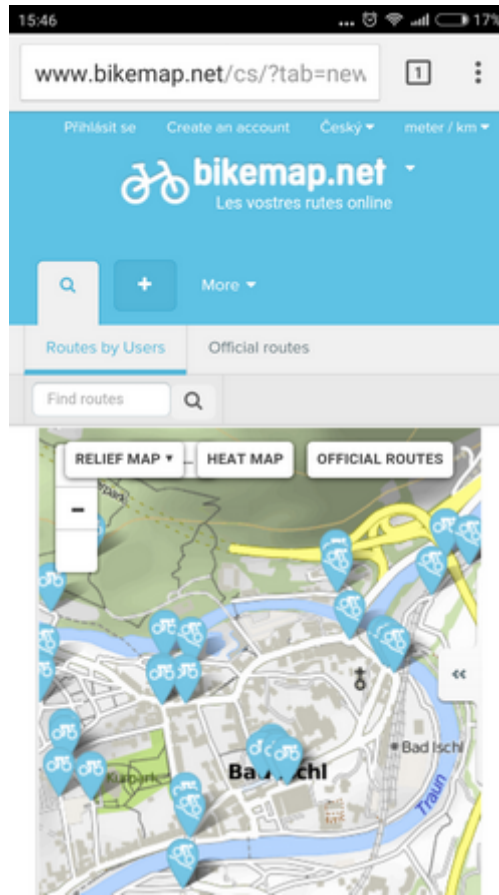

Instructions

1. have a look at the structure of the website URL that leads to the map display. It consists of the main domain name www.bikemap.net, **language** parameter, **zoom** parameter, **latitude**, **longitude**, **map type** parameter and the rest:

2. go to Locus Map > Menu > More functions > Quick WWW bookmark and tap **+** button to define a **new bookmark**

3. insert the name and compose the **URL template** according to the **website URL**, using **ADD TAG** button for the variables:

the final setup will be like this:

The URL syntax must be preserved or the feature will not work!

4. **Confirm**
5. adjust the map in Locus Map at your desired location

6. tap **Quick WWW Bookmark** in Menu > More functions and select the **Bikemap bookmark**

7. a web browser window opens with Bikemap.net positioned at your location:

Pre-set bookmarks

Quick WWW bookmark feature contains a few pre-set bookmarks. They can be activated this way:

- tap  button to add a new bookmark
- tap  in the topbar of the dialog