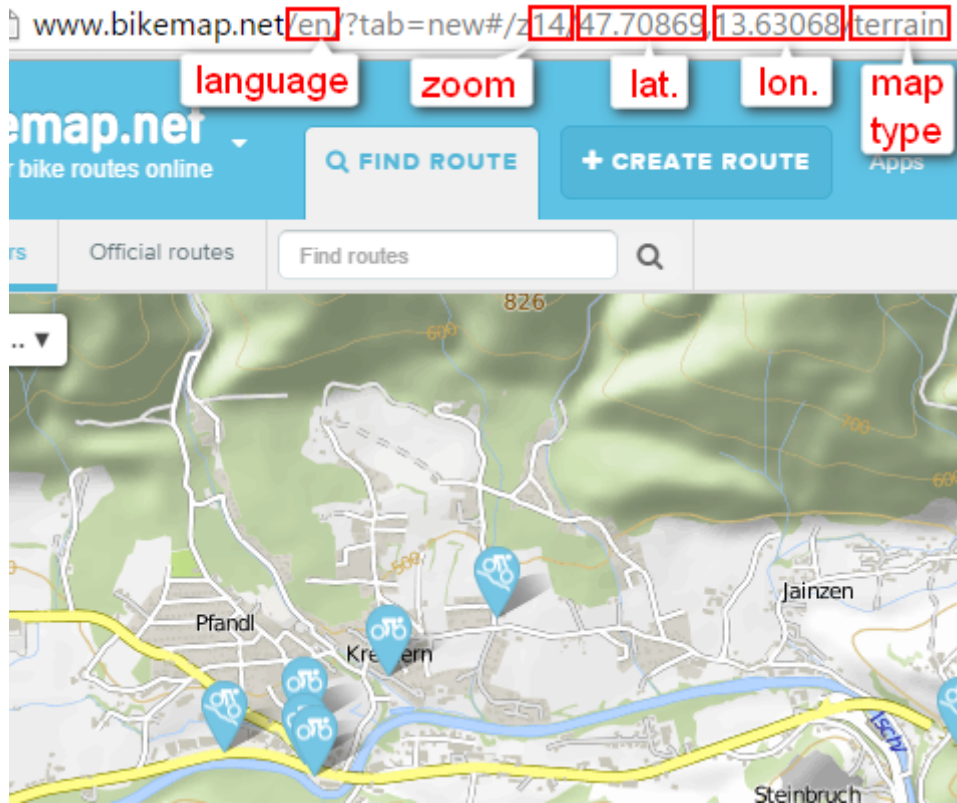

Quick WWW Bookmark

- This feature is available in Locus Map Pro only.

About

Feature enabling to bookmark a parameter URL of any map website that can transfer you to Locus Map defined location by a single button tap e.g. for downloading tips for trips. The function can be found in the **Menu > More functions** at the bottom.

As there are many map websites or servers and each of them uses different structure of their parametrized URL, there is not a single universal instruction how to set up this function. For better understanding what this function is about, we will present a **demo setup** made on a well known track database [Bikemap.net](http://www.bikemap.net)

Instructions

1. have a look at the structure of the website URL that leads to the map display. It consists of the main domain name www.bikemap.net, **language** parameter, **zoom** parameter, **latitude**, **longitude**, **map type** parameter and the rest:

2. go to Locus Map > Menu > More functions > Quick WWW bookmark and tap **+** button to define a **new bookmark**

3. insert the name and compose the **URL template** according to the **website URL**, using **ADD TAG** button for the variables: