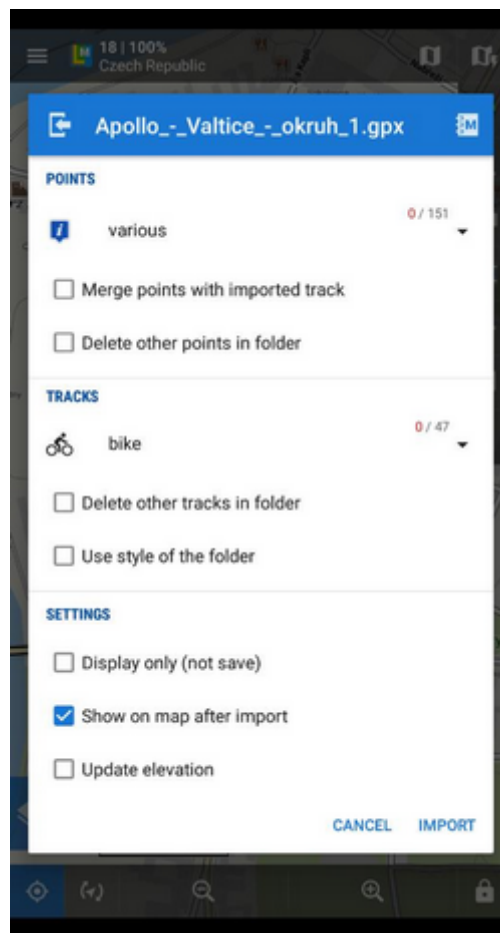

- **Local file tab** - directory structure of your device memory. Importable files are usually stored in SDCARD folder.
- **Dropbox tab** - directory structure of your Dropbox folder
- **Remote file tab** - contains socket for inserting URL of a remote file stored in an Internet repository (Rapidshare, Mega, Mediafire etc.)

Import dialog

After selecting the file Locus Map analyses it and modifies the import dialog according to the content - the dialog can process points or tracks or both of them at once.

- [More about the points part of the import dialog >>](#)
- [More about the tracks part of the import dialog >>](#)

After pushing the **Import button** the imported points appear in the selected folder of the **Data manager Points tab**, respectively tracks in the **Tracks tab**. Depending on whether the option *Display on the map after import* was checked the imported data appear on the map as well.