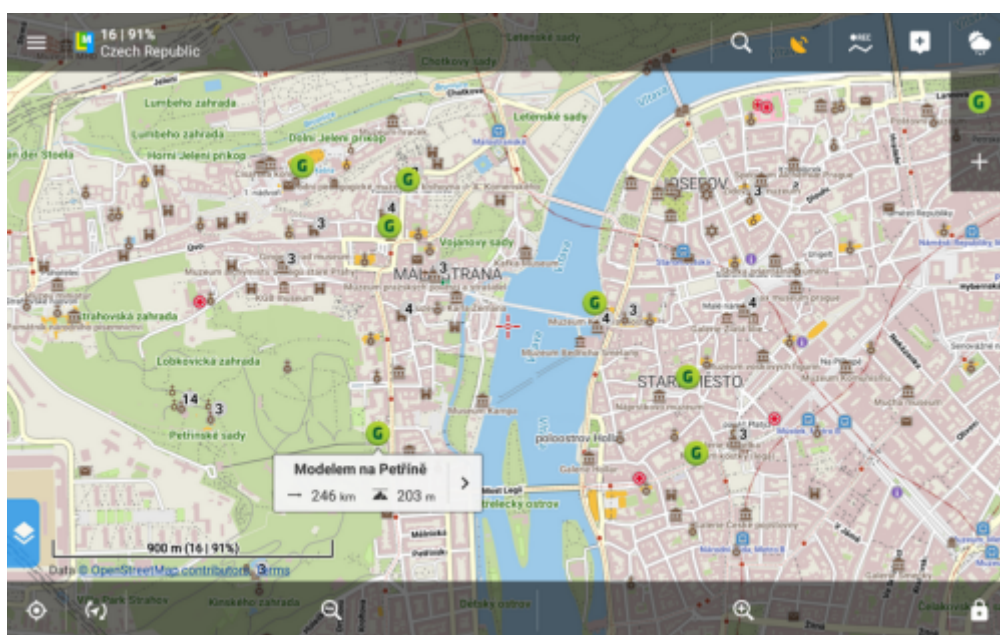

# Geofun

- made by [World Media Partners s.r.o.](#)
- download from [Google Play](#)

A Czech geo-location-based game project consisting of a set of [Wherigo](#)-like games. It popularizes Czech natural, technical, architectural and historic places of interest.

Geofun webpage contains a direct link enabling mass import of all Geofun games starting points to Locus. It is possible to work with the points the same way as with any ordinary points - sort them, filter them, display them on map, navigate to them etc.:

From: <http://docs.locusmap.eu/> - Locus Map Classic - knowledge base

Permanent link: [http://docs.locusmap.eu/doku.php?id=manual:user\\_guide:add-ons:geofun&rev=1485961244](http://docs.locusmap.eu/doku.php?id=manual:user_guide:add-ons:geofun&rev=1485961244)