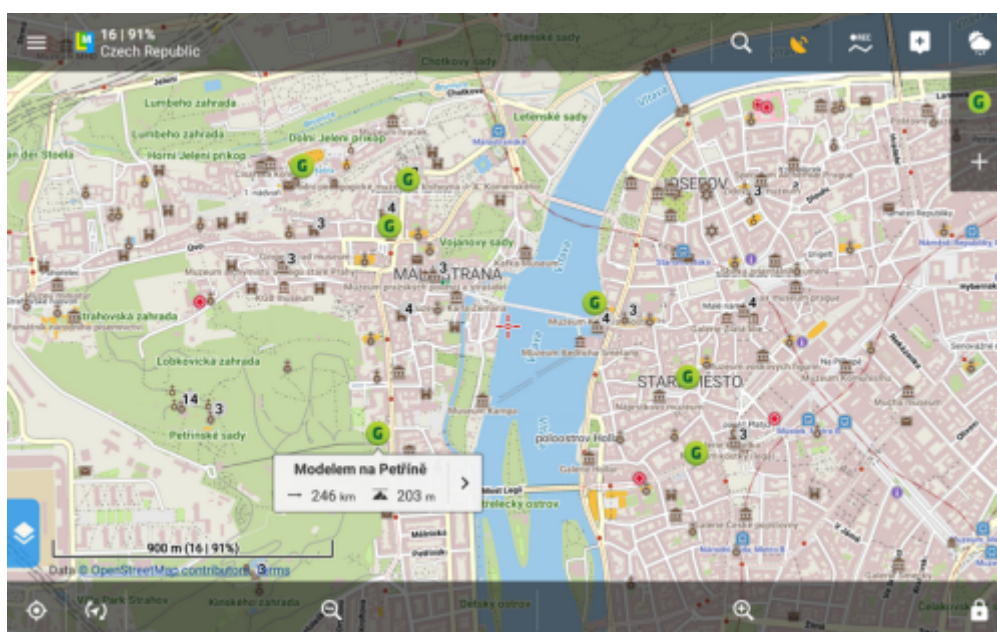

Geofun

- made by [World Media Partners s.r.o.](#)
- download from [Google Play](#)

A Czech geo-location-based game project consisting of a set of Wherigo-like games. It popularizes Czech natural, technical, architectural and historic places of interest.

Geofun webpage contains a direct link enabling mass import of all Geofun games starting points to Locus. It is possible to work with the points the same way as with any ordinary points - sort them, filter them, display them on map, navigate to them etc.:

From: <http://docs.locusmap.eu/> - Locus Map Classic - knowledge base

Permanent link: http://docs.locusmap.eu/doku.php?id=manual:user_guide:add-ons:geofun&rev=1485961089

Last update: **2017/02/01 14:58**