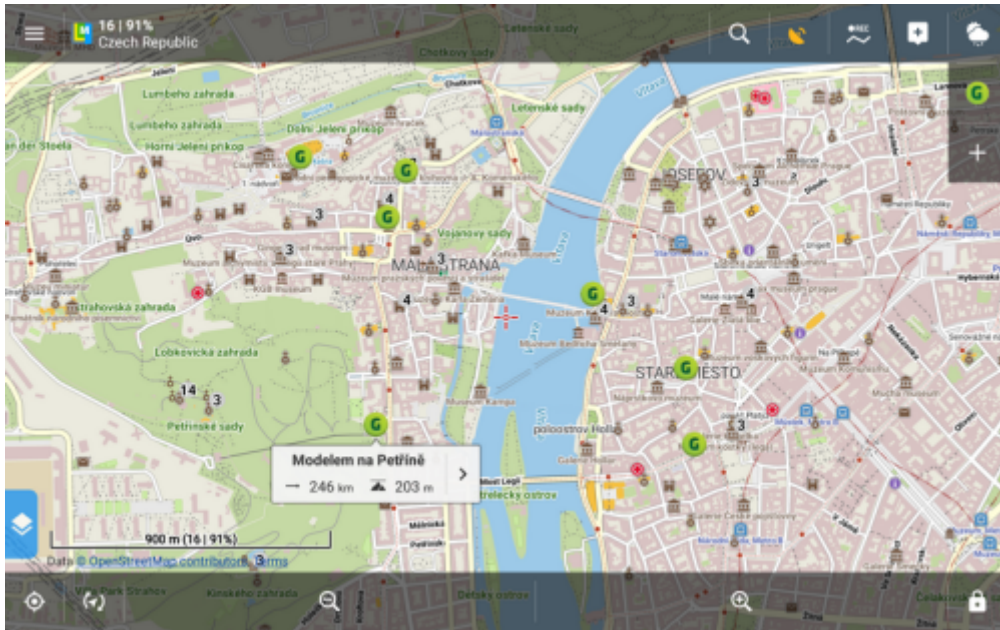

Geofun

- made by [World Media Partners s.r.o.](#)
- download from [Google Play](#)

A Czech geo-location-based game project consisting of a set of [Wherigo](#)-like games. It popularizes Czech natural, technical, architectural and historic places of interest.

Geofun webpage contains a direct link enabling mass import of all Geofun games starting points to Locus. It is possible to work with the points the same way as with any ordinary points - sort them, filter them, display them on map, navigate to them etc.:

From: <http://docs.locusmap.eu/> - **Locus Map Classic - knowledge base**

Permanent link: http://docs.locusmap.eu/doku.php?id=manual:user_guide:add-ons:geofun

Last update: **2017/02/02 09:44**