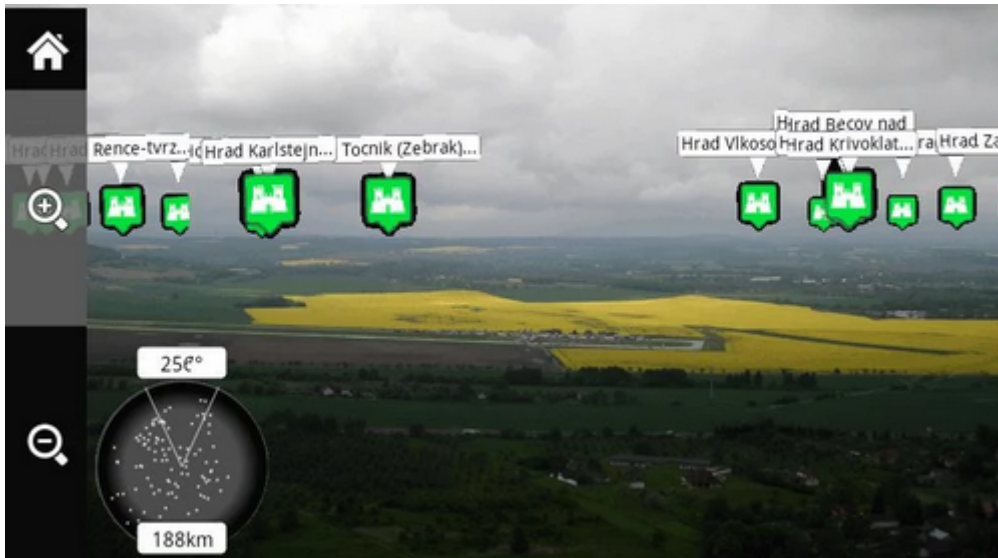

Augmented Reality Add-On

Use of this add-on is limited to one minute in Locus Map Free. It is fully functional in Locus Map Pro version.

About

- download from [Google Play](#)
- Add-on enables visualization of selected points on the device screen with camera view. Useful during town sightseeing tours, for geocaching or for simple guidance to any point.
- After installation it can be launched from `Menu > More > Augmented Reality`

Instructions of Use

- select the [points of interest to visualize](#). It is necessary to have the needed points **downloaded** in Locus Map.
- another option is to select a category of [Locus Maps POI](#) and highlight it on map

The add-on displays only points that are added on map via Points tab or [Locus Maps POI](#) function, not POI database that is a part of Locus Maps.

- start the add-on and watch your points hover on the camera screen on their real-world positions.
- tap any point to display its name. Tap again for details (augmented reality add-on is closed by it)